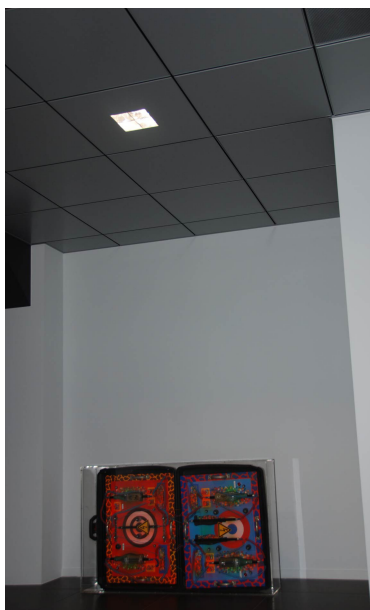

PRODUCT INFO

SQUARE

downlight CLIP-IN 45

- 600 x 600 mm.
- Opening tile 200 x 200 mm.
- Installation height 105 mm.
- Electronic ballast included.
- Pre-cabled lighting module with plug.
- All lighting modules come with a laser-cut tile in the same finishing as the ceiling.
- Includes suspension for trimless installation in the ceiling.
- Each panel is covered in a foil that is easy to remove in order to prevent any damage.
- Standard colour metallic silver or white. Other colours available on request.