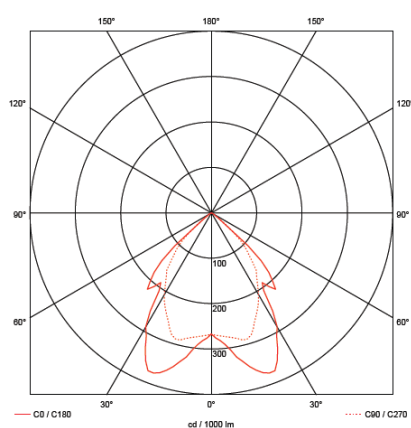

PRODUCT INFO

SQUARE

downlight CLIP-IN 45

- 600 x 600 mm.
- Opening tile 200 x 200 mm.
- Installation height 105 mm.
- Electronic ballast included.
- Pre-cabled lighting module with plug.
- All lighting modules come with a laser-cut tile in the same finishing as the ceiling.
- Includes suspension for trimless installation in the ceiling.
- Each panel is covered in a foil that is easy to remove in order to prevent any damage.
- Standard colour metallic silver or white. Other colours available on request.

ceilux 45 2x26W	45186

2xD/E 26W
 G24 Q3
 230V-50Hz
 EVG
 CE
 Φ 200 x 200 mm
 H=105 mm

NOT DIMMABLE EEI = A2
 DIMMABLE EEI = A1