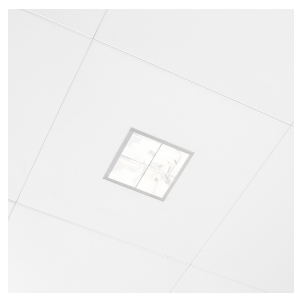

PRODUCT INFO

SQUARE

downlight CLIP-IN 45

- 600 x 600 mm.
- Opening tile 200 x 200 mm.
- Installation height 105 mm.
- Electronic ballast included.
- Pre-cabled lighting module with plug.
- All lighting modules come with a laser-cut tile in the same finishing as the ceiling.
- Includes suspension for trimless installation in the ceiling.
- Each panel is covered in a foil that is easy to remove in order to prevent any damage.
- Standard colour metallic silver or white. Other colours available on request.